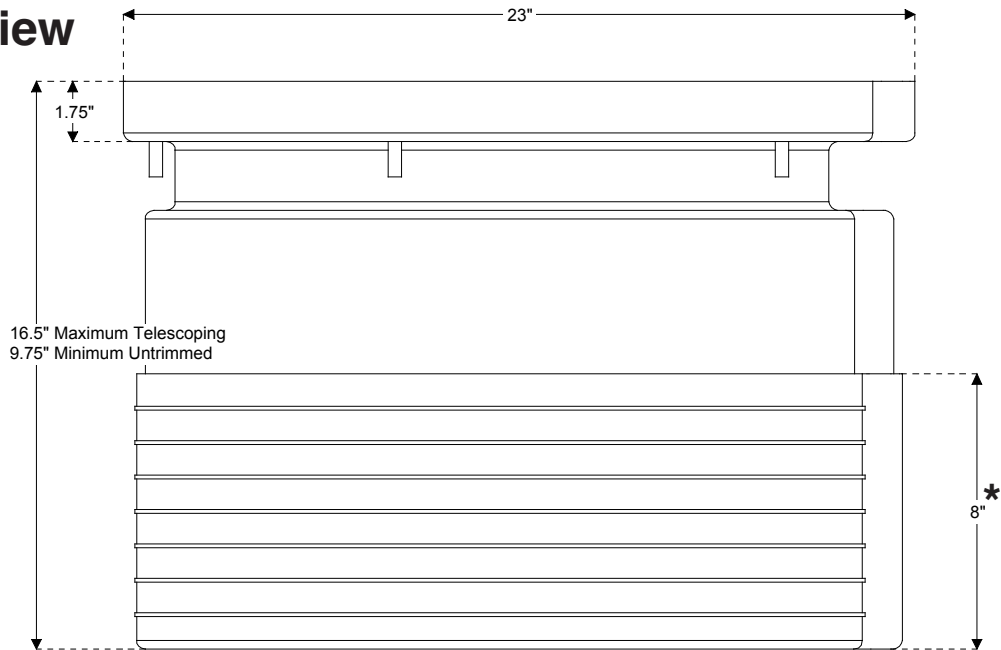

**Trapzilla® Supercapacity
Grease Trap System Options
ECA-160 Extension Collar**

Side View

Top View

- **Material: Rotationally Molded Polyethylene**
- **Telescoping design**
- * **Demarcation lines at 1" to accommodate field modification for installation into in-ground locations**