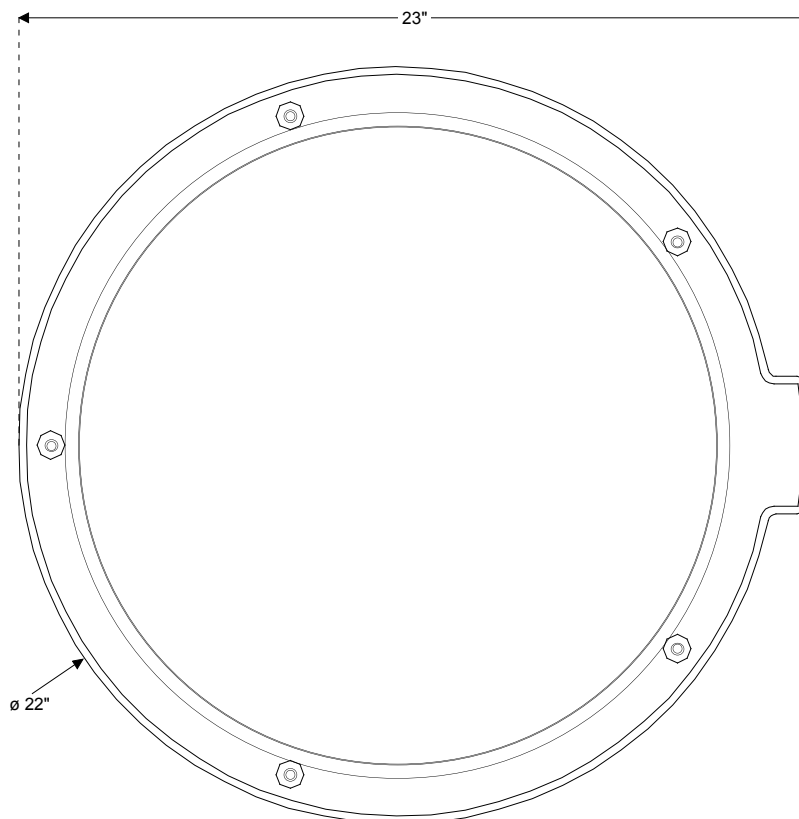

**Trapzilla® Supercapacity
Grease Trap System Options
ECA-160 Extension Collar**

Side View

Top View

- **Material: Rotationally Molded Polyethylene**
- **Telescoping design**
- * **Demarcation lines at 1" to accommodate field modification for installation into in-ground locations**